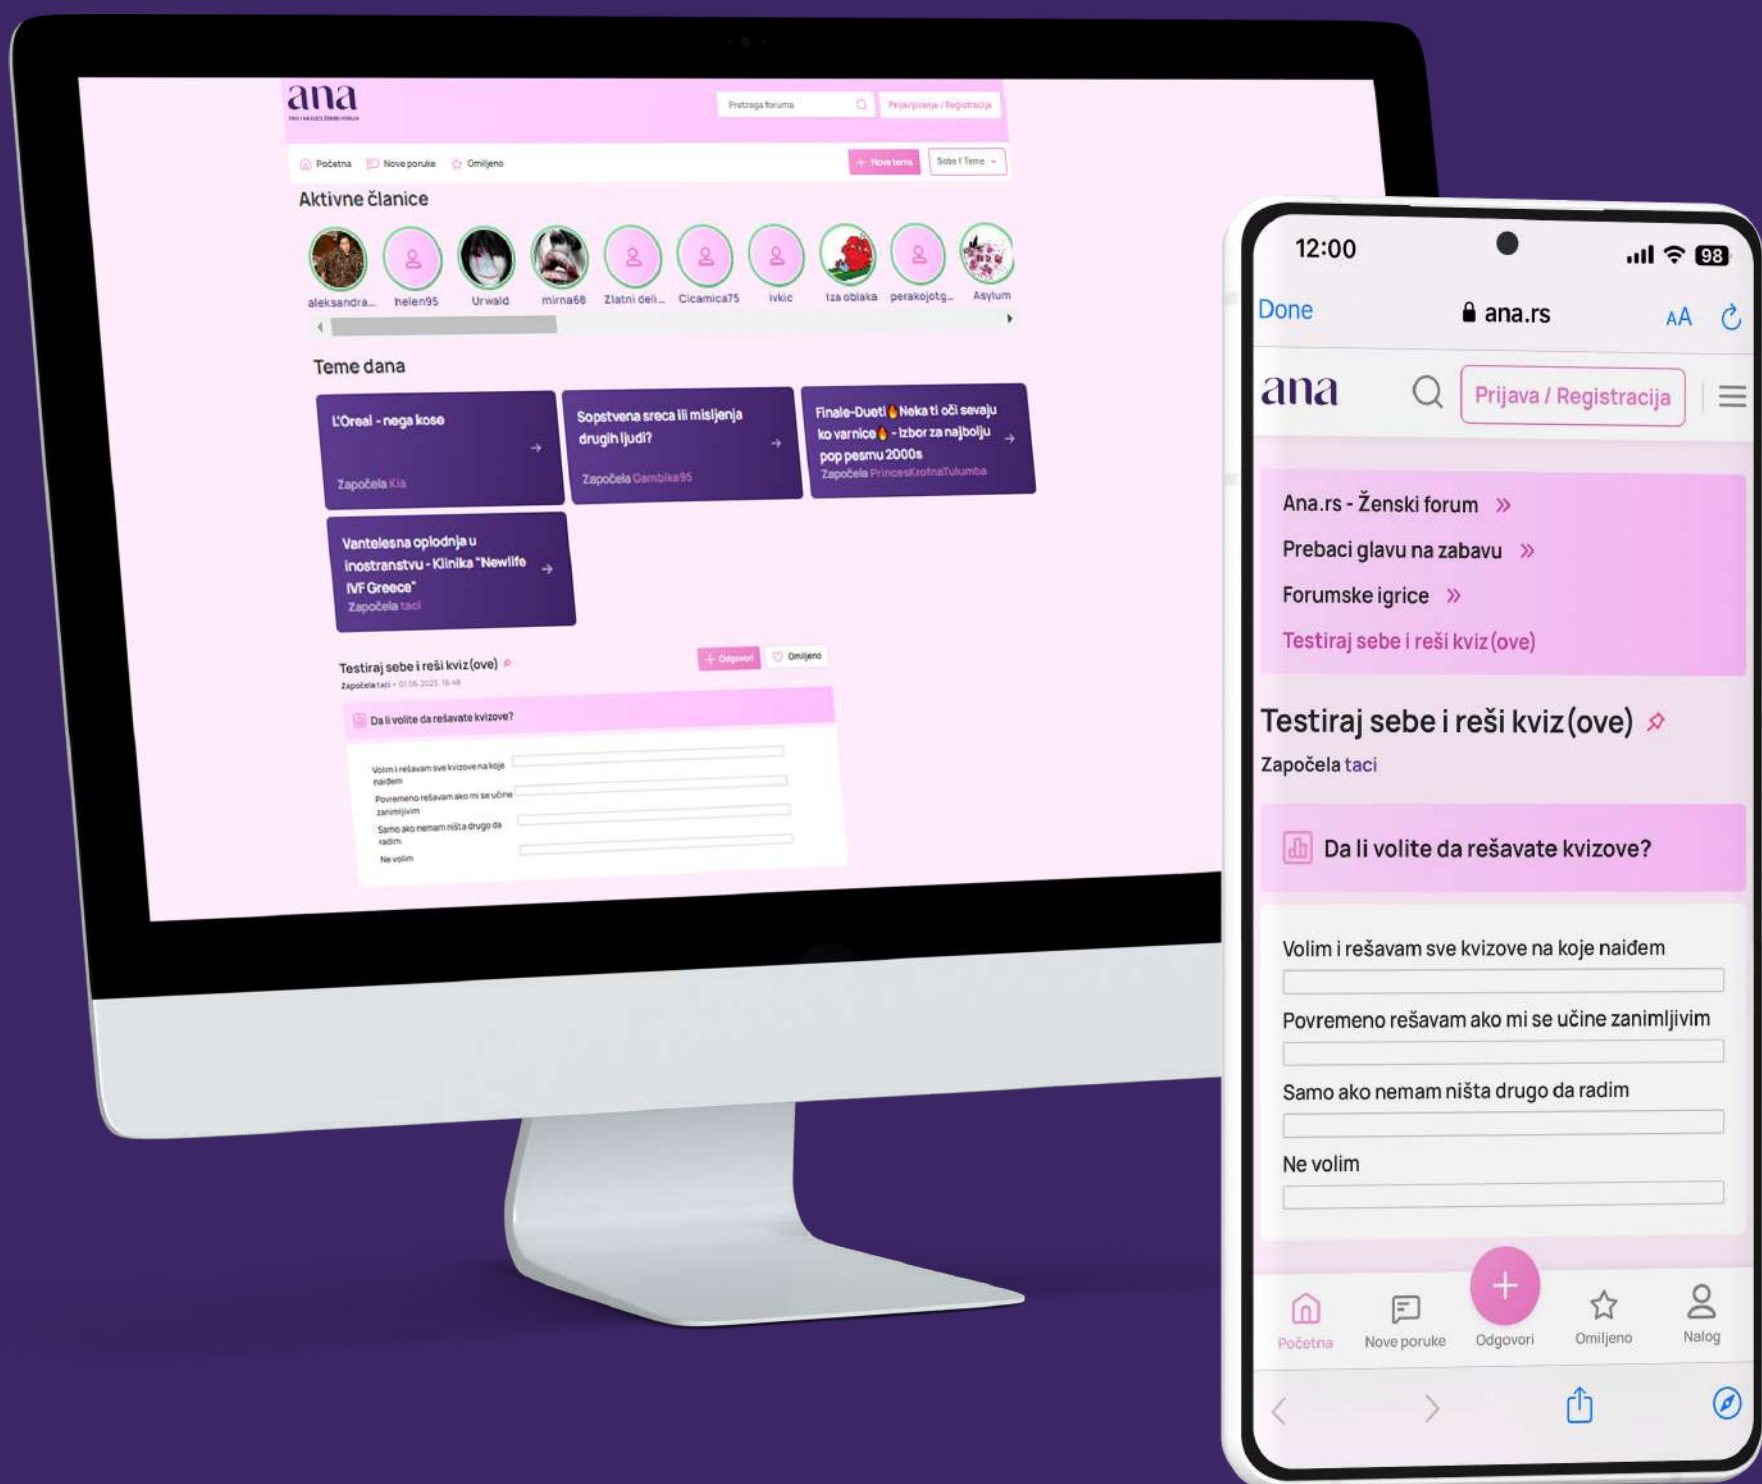

Premium InFeed 580x280
Premium InFeed 790x200

Standard InFeed 580x280
Standard InFeed 790x200

Desktop

Mobile

Position	Lease model	Price
Billboard- 970x250	CPM	4.80 €
Premium - 300x600	CPM	3.60 €
Premium InFeed - 580x280,790x200	CPM	3.20 €
Standard - 300x600	CPM	2.40 €
Standard InFeed - 580x280, 790x200	CPM	2.00 €
Branding - 470x1080	CPM	6.00 €
Footer Billboard - 750x200	CPM	4.80 €
Preroll video	CPM	5.00 €
Billboard- 320x100	CPM	1.60 €
Premium - 320x100	CPM	1.20 €
Premium - 300x250	CPM	1.50 €
Standard - 320x100	CPM	0.70 €
Standard - 300x250	CPM	1.00 €
Sticky - 320x100	CPM	1.60 €

ana CHYRON

Period	Platform	Position	Price
24h	desktop+mobile	header	1.200 €

ana DISPLAY MEDIA ROOM

Period	Platform	Position	Price
1 month	desktop+mobile	580x280+336x280	3.000 €

Service	Platform	Price
Highlighting Daily Topic on Homepage	desktop+mobile	200 €
Survey	desktop+mobile	600 €
Sponsored Topic	desktop+mobile	1.200 €
Push Notification	mobile	600 €