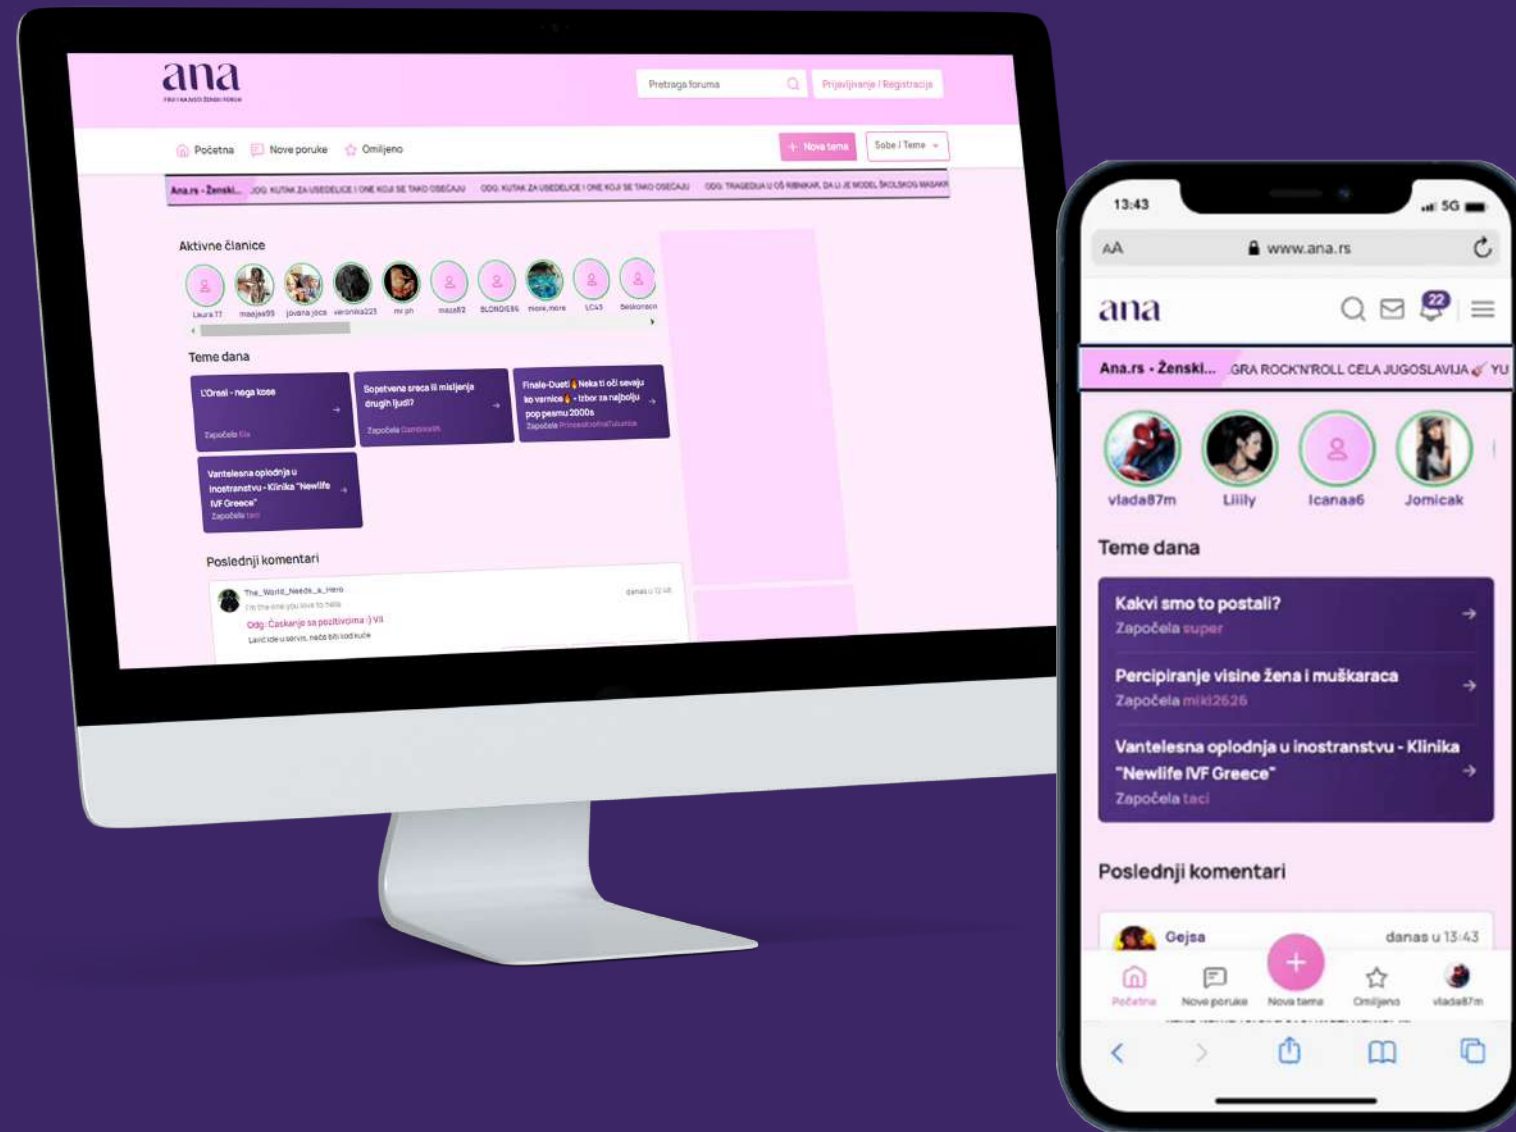

Standard 300x600

ana

Billboard 320x100

Premium 320x100
Premium 300x250

Sticky 320x100

ana

Standard 300x250
Standard 320x100

ana

Premium InFeed 580x280
Premium InFeed 790x200

Standard InFeed 580x280
Standard InFeed 790x200

Desktop

Mobile

Position	Lease model	Price
Billboard- 970x250	CPM	4.80 €
Premium - 300x600	CPM	3.60 €
Premium InFeed - 580x280,790x200	CPM	3.20 €
Standard - 300x600	CPM	2.40 €
Standard InFeed - 580x280, 790x200	CPM	2.00 €
Branding - 470x1080	CPM	6.00 €
Footer Billboard - 750x200	CPM	4.80 €
Preroll video	CPM	5.00 €
Billboard- 320x100	CPM	1.60 €
Premium - 320x100	CPM	1.20 €
Premium - 300x250	CPM	1.50 €
Standard - 320x100	CPM	0.70 €
Standard - 300x250	CPM	1.00 €
Sticky - 320x100	CPM	1.60 €

ana CHYRON

Period	Platform	Position	Price
24h	desktop+mobile	header	1.200 €

ana DISPLAY MEDIA ROOM

Period	Platform	Position	Price
1 month	desktop+mobile	580x280+336x280	3.000 €

Service	Platform	Price
Highlighting Daily Topic on Homepage	desktop+mobile	200 €
Survey	desktop+mobile	600 €
Sponsored Topic	desktop+mobile	1.200 €
Push Notification	mobile	600 €